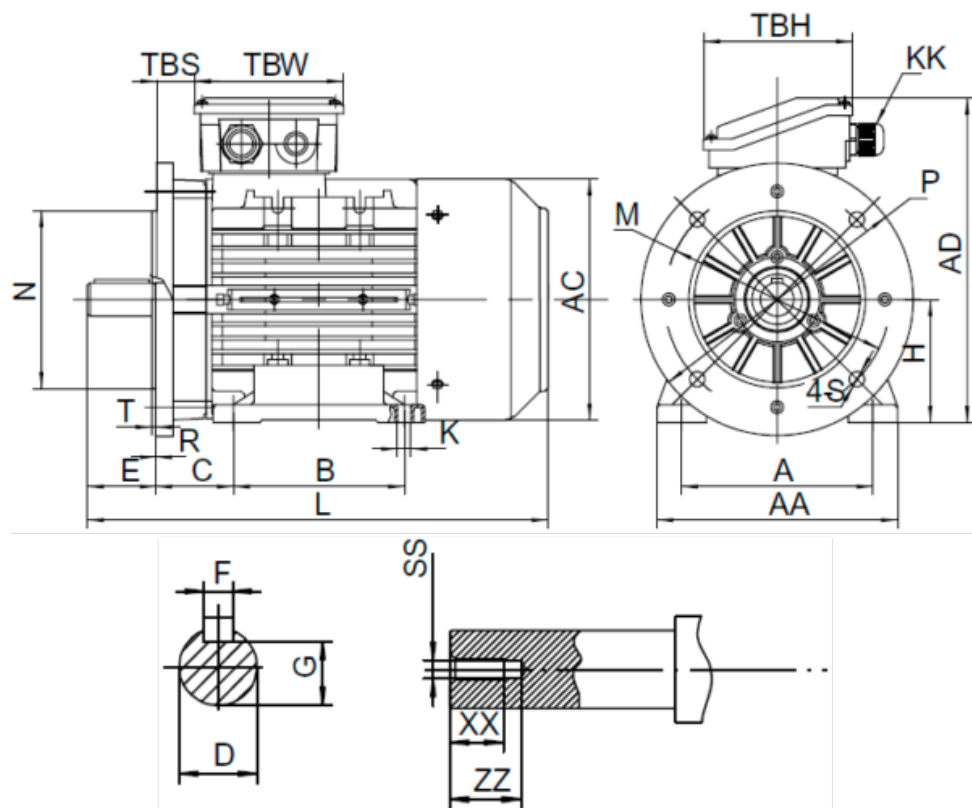

Data Sheet

Article number: 2516000554170140

Description: Kleedrive T2A 713-4 0.55kw 1400 rpm UL/CSA
3x230/400V 50HZ IP55 B35 PTO

Measures

A = 112	F = 5	TBW = 98
AA = 140	G = 11	XX = 12
AC = Ø138	H = 71	ZZ = 17
AD = 186	HD = 115	
B = 90	L = 245	
C = 45	SS = M5	
D = Ø14	TBH = 98	
E = 30	TBS = 16	